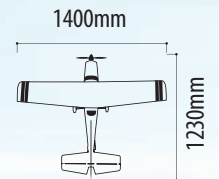

RETRACTABLE
LANDING GEAR