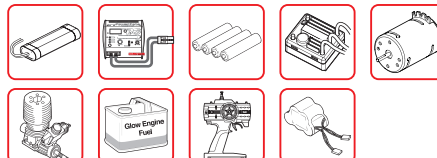

SCORPIONXXL EP&GP VERSION

KIT 2 WD 1:7 SCALE 2250 .32 Compatible EP/ GP Models

SCORPION XXL 2WD KIT VERSION (EP/GP) - #30972

389.00 €

NON INCLUS / REQUIRED FOR OPERATION / MATERIAL NECESARIO / NECESSARIO PER L'UTILIZZO / NOTWENDIGES ZUBEHOER