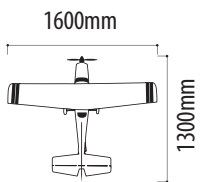

Calmato *d*

COMPATIBILITY WITH BOTH GP AND EP AIRPLANE SERIES

Calmato *d*

SPORT 40 RED #11232RB
SPORT 40 BLUE #11232BLB

KIT Compatible Models **40** class SCALE **1000** **2cy.40**

149.90 €