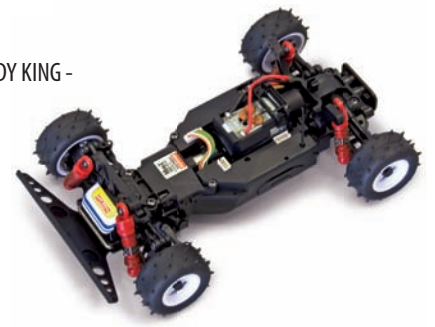

Mini-Z Buggy

KIT 4WD 1:24 130

MINI-Z MB010 4WD 1/24 BUGGY MP9 CODY KING -
CHASSIS SET #32285BCCK

169.90 €

NON INCLUS / REQUIRED FOR OPERATION / MATERIAL NECESARIO /
NECESSARIO PER L'UTILIZZO / NOTWENDIGES ZUBEHOER