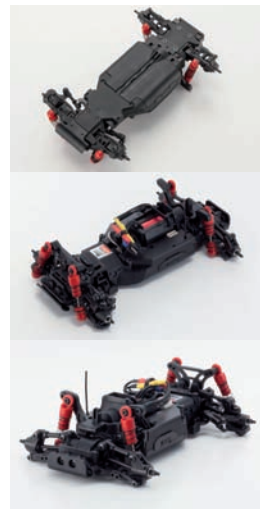

Mini-Z Buggy

100% scale Radio Controlled Electric Powered 4WD Racing Buggy MB-910 with ASF2.4GHz System

4 WD 1:24 SCALE 130 CHASSIS SET

MINI-Z MB010 4WD 1/24 BUGGY OPTIMA No.5 CHASSIS SET #32281BCBW

189.90 €

NON INCLUS / REQUIRED FOR OPERATION / MATERIAL NECESARIO / NECESSARIO PER L'UTILIZZO / NOTWENDIGES ZUBEHOER

Mini-Z Buggy

100% scale Radio Controlled Electric Powered 4WD Racing Buggy MB-910 with ASF2.4GHz System

4 WD 1:24 SCALE 130 CHASSIS SET

MINI-Z MB010 4WD 1/24 BUGGY LAZER ZX5 FS CHASSIS SET/CLEAR #32282BCCL

189.90 €

NON INCLUS / REQUIRED FOR OPERATION / MATERIAL NECESARIO / NECESSARIO PER L'UTILIZZO / NOTWENDIGES ZUBEHOER

Mini-Z Buggy

100% scale Radio Controlled Electric Powered 4WD Racing Buggy MB-910 with ASF2.4GHz System

4 WD 1:24 SCALE 130 CHASSIS SET

MINI-Z MB010 4WD 1/24 BUGGY LAZER ZX5 JARED TEBO CHASSIS SET #32282BCJT

169.90 €

NON INCLUS / REQUIRED FOR OPERATION / MATERIAL NECESARIO / NECESSARIO PER L'UTILIZZO / NOTWENDIGES ZUBEHOER

Mini-Z Buggy

100% scale Radio Controlled Electric Powered 4WD Racing Buggy MB-910 with ASF2.4GHz System

4 WD 1:24 SCALE 8500 CHASSIS SET

MINI-Z MB010-VE ASF CHASSIS SET #32290

269.90 €

NON INCLUS / REQUIRED FOR OPERATION / MATERIAL NECESARIO / NECESSARIO PER L'UTILIZZO / NOTWENDIGES ZUBEHOER