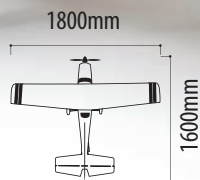

Calmato *d*

COMPATIBILITY WITH BOTH GP AND EP AIRPLANE SERIES

Calmato *d*

SPORT 40 RED #11232RB
SPORT 40 BLUE #11232BLB

KIT Compatible Models **40** class SCALE **1000** **2cy.40**

149.90 €

Calmato *d* Sports

SPORTS 40 RED #11237RB
SPORTS 40 BLUE #11237BLB

KIT Compatible Models **40** class SCALE **1000** **2cy.40**

159.90 €

Calmato *d* GO Sports

SPORT 60 RED #11238RB
SPORT 60 BLUE #11238BLB

KIT Compatible Models **60** class SCALE **1200** **2cy.60**

239.90 €

ORION LIPO LED 4S-3500-14.8V-50C
-L141xW44xH35/411g- DEANS #ORI60176

79.50 €

ORION LIPO LED 4S-4000-14.8V-50C
-L141xW44xH39/457g- DEANS #ORI60185

92.50 €

FLIGHT PACK VE-42 #ORI66801

139.90 €

ADVANTAGE CHARGER ONE406 AC/
DC (EU-220V/12V) 1-4A/LiPo2-4S/
NiMH1-8N #ORI30221

59.90 €