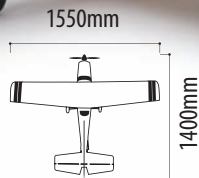

KIT Compatible Models **40** class SCALE **1000** **2cy.40**

149.90 €

Calmato *d* Sports

SPORTS 40 RED #11237RB
SPORTS 40 BLUE #11237BLB

KIT Compatible Models **40** class SCALE **1000** **2cy.40**

159.90 €