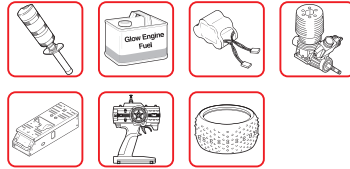

ST-RR Evo

KIT 4WD 1:8 SCALE .21

INFERNO ST-RR EVO2 #33004

729.00 €

NON INCLUS / REQUIRED FOR OPERATION / MATERIAL NECESARIO /
NECESSARIO PER L'UTILIZZO / NOTWENDIGES ZUBEHOER