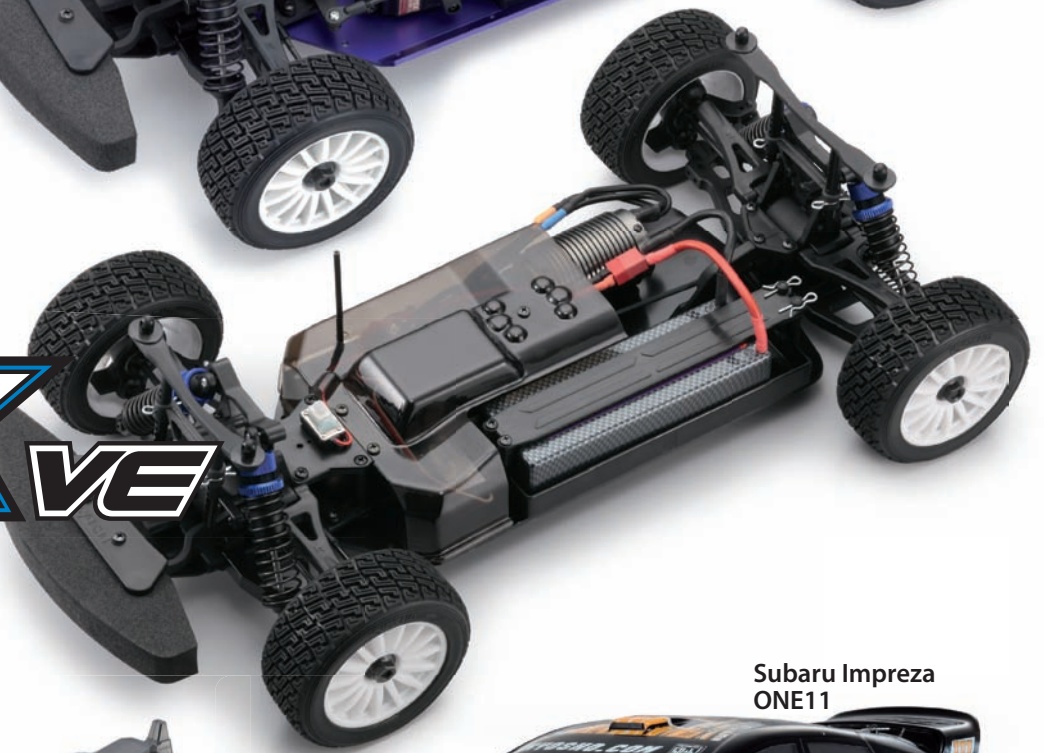

DRX

readysset 4 WD 1:10 SCALE .18 Syncro KT-200 2.4GHz

NON INCLUS / REQUIRED FOR OPERATION / MATERIAL NECESARIO /
NECESSARIO PER L'UTILIZZO / NOTWENDIGES ZUBEHOER

GXR-18

DRX VE

readysset 4 WD 1:10 SCALE 2400 Syncro KT-200 2.4GHz

NON INCLUS / REQUIRED FOR OPERATION / MATERIAL NECESARIO /
NECESSARIO PER L'UTILIZZO / NOTWENDIGES ZUBEHOER

2400 DRX VE #30882RS

369.90 €

.18 DRX GP #31054RS

369.90 €

Powered by TEAM ORION

Syncro KT-200

2400 DRX VE #30881RS

369.90 €

.18 DRX GP #31050RS

369.90 €

2400 DRX VE #30880RS

349.90 €