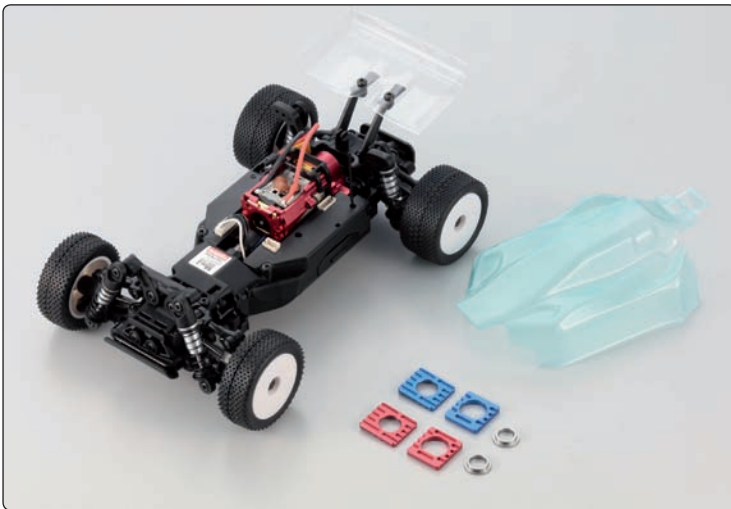

Mini-Z Buggy

100% scale Radio Controlled Electric Powered 4WD Racing Buggy MB-910 with ASF2.4GHz System

4 WD 1:24 SCALE 130 CHASSIS SET

MINI-Z MB010 4WD 1/24 BUGGY OPTIMA No.5 CHASSIS SET #32281BCBW

189.90 €

NON INCLUS / REQUIRED FOR OPERATION / MATERIAL NECESARIO / NECESSARIO PER L'UTILIZZO / NOTWENDIGES ZUBEHOER