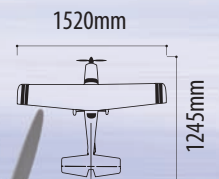

379.00 €

RETRACTABLE
LANDING GEAR

HAWKER HURRICANE

NEW
2016

ARF 60 class 2cy.90

HAWKER HURRICANE SQS 50 ARF #11871

379.00 €

RETRACTABLE
LANDING GEAR