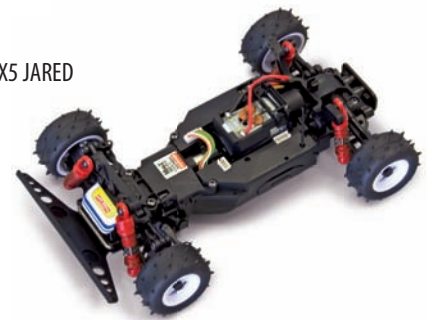

Mini-Z Buggy

100% scale Radio Controlled Electric Powered 4WD Racing Buggy MB-910 with ASF2.4GHz System

4 WD 1:24 SCALE 130 CHASSIS SET

MINI-Z MB010 4WD 1/24 BUGGY LAZER ZX5 JARED TEBO CHASSIS SET #32282BCJT

169.90 €

NON INCLUS / REQUIRED FOR OPERATION / MATERIAL NECESARIO / NECESSARIO PER L'UTILIZZO / NOTWENDIGES ZUBEHOER

Mini-Z Buggy

100% scale Radio Controlled Electric Powered 4WD Racing Buggy MB-910 with ASF2.4GHz System

4 WD 1:24 SCALE 8500 CHASSIS SET

MINI-Z MB010-VE ASF CHASSIS SET #32290

269.90 €

NON INCLUS / REQUIRED FOR OPERATION / MATERIAL NECESARIO / NECESSARIO PER L'UTILIZZO / NOTWENDIGES ZUBEHOER