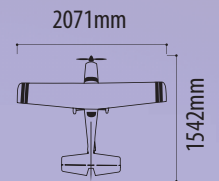

RETRACTABLE
LANDING GEAR