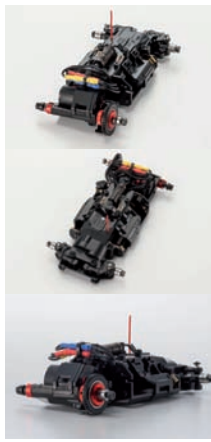

NEW 2016

Mini-Z MR-03 VE PRO

CHASSIS SET 2 WD 1:27

MINIZ MR03 VE PRO CHASSIS SET - 15th ANNIVERSARY EDITION #32781

264.90 €

NON INCLUS / REQUIRED FOR OPERATION / MATERIAL NECESARIO / NECESSARIO PER L'UTILIZZO / NOTWENDIGES ZUBEHOER

EX-6

ORION X-SPEED VE KV8500 BRUSHLESS MOTOR

MHS 2.4GHZ SYSTEM For EX-6 TRANSMITTER

x4 HIGH SPEED RESPONSE

FULL BEARING

MHS 2.4GHz ASF 2.4GHz COMPATIBLE